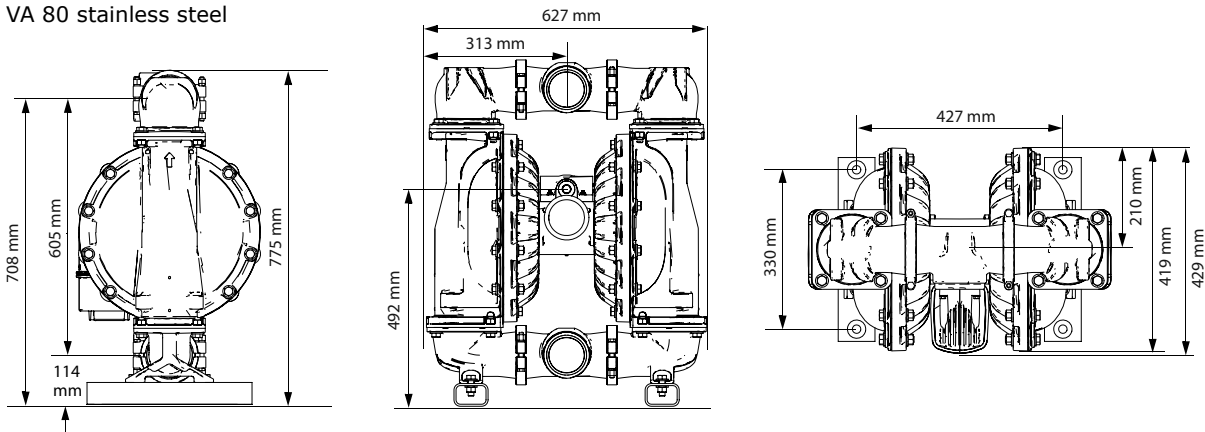

Verderair

VA80 (HE) metallic

VERDERAIR®

Air consumption

Measured with water of 20°C

VA 80 stainless steel

VA 80 aluminium

All dimensions are in mm.
All dimensions are for guidance only.