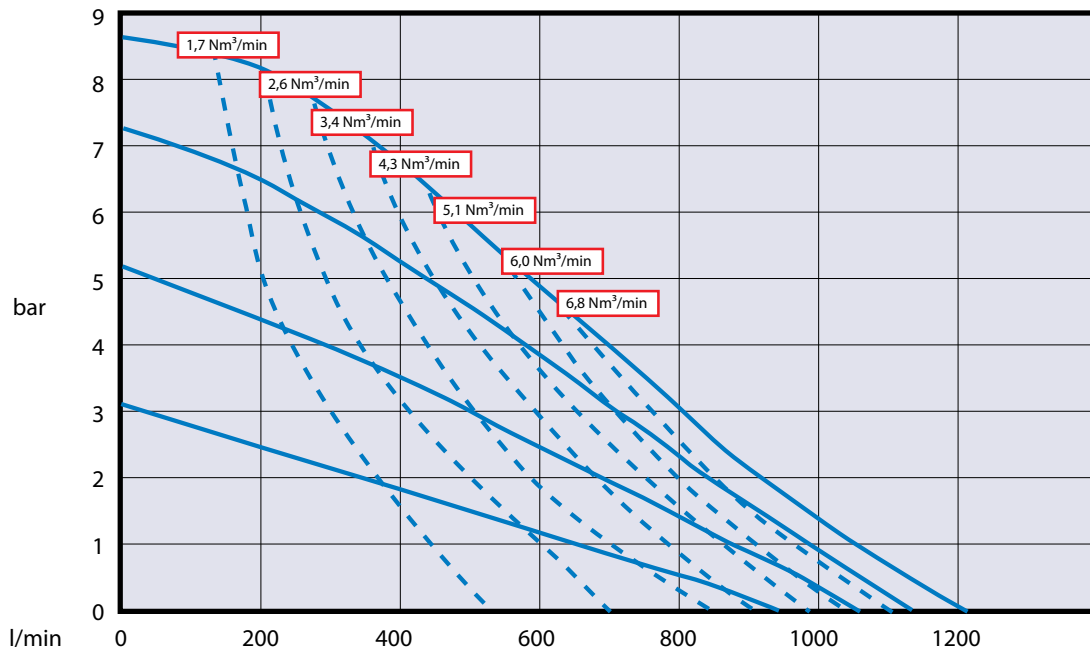

Verderair

VA80 (HE) metallic

VERDERAIR®

Air consumption

Measured with water of 20°C

VA 80 stainless steel

VA 80 aluminium

All dimensions are in mm.
All dimensions are for guidance only.