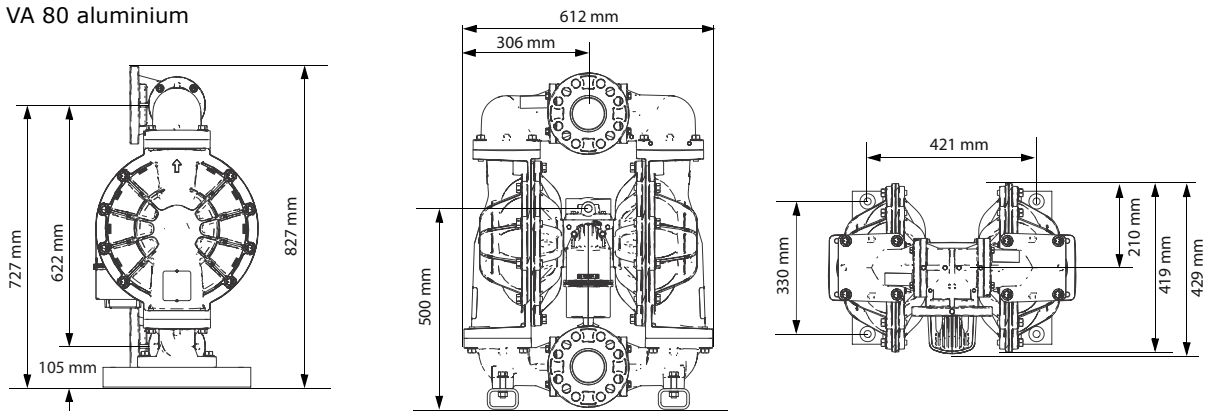

Verderair

VA80 (HE) metallic

VERDERAIR®

Air consumption

Measured with water of 20°C

VA 80 stainless steel

VA 80 aluminium

All dimensions are in mm.
All dimensions are for guidance only.